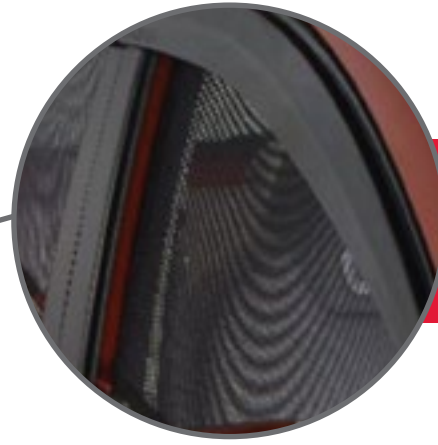

Nudgebar - Stainless Steel
Part Number : TRIMSPU17NS

Scuff Plates Illuminated D2
Part Number : AK00047

Scuff Plates D1
Part Number : AK00068

Scuff Plates D2
Part Number : AK00069

Rain Visor Set
Part Number : AK00007